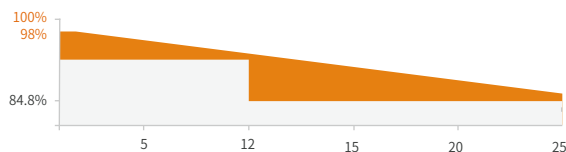

- IEC 61215 / IEC 61730 / UL 61730
- ISO 9001: 2015 质量管理体系
- ISO 14001: 2015 环境管理体系
- ISO 45001: 2018 职业健康安全管理体系

12 25